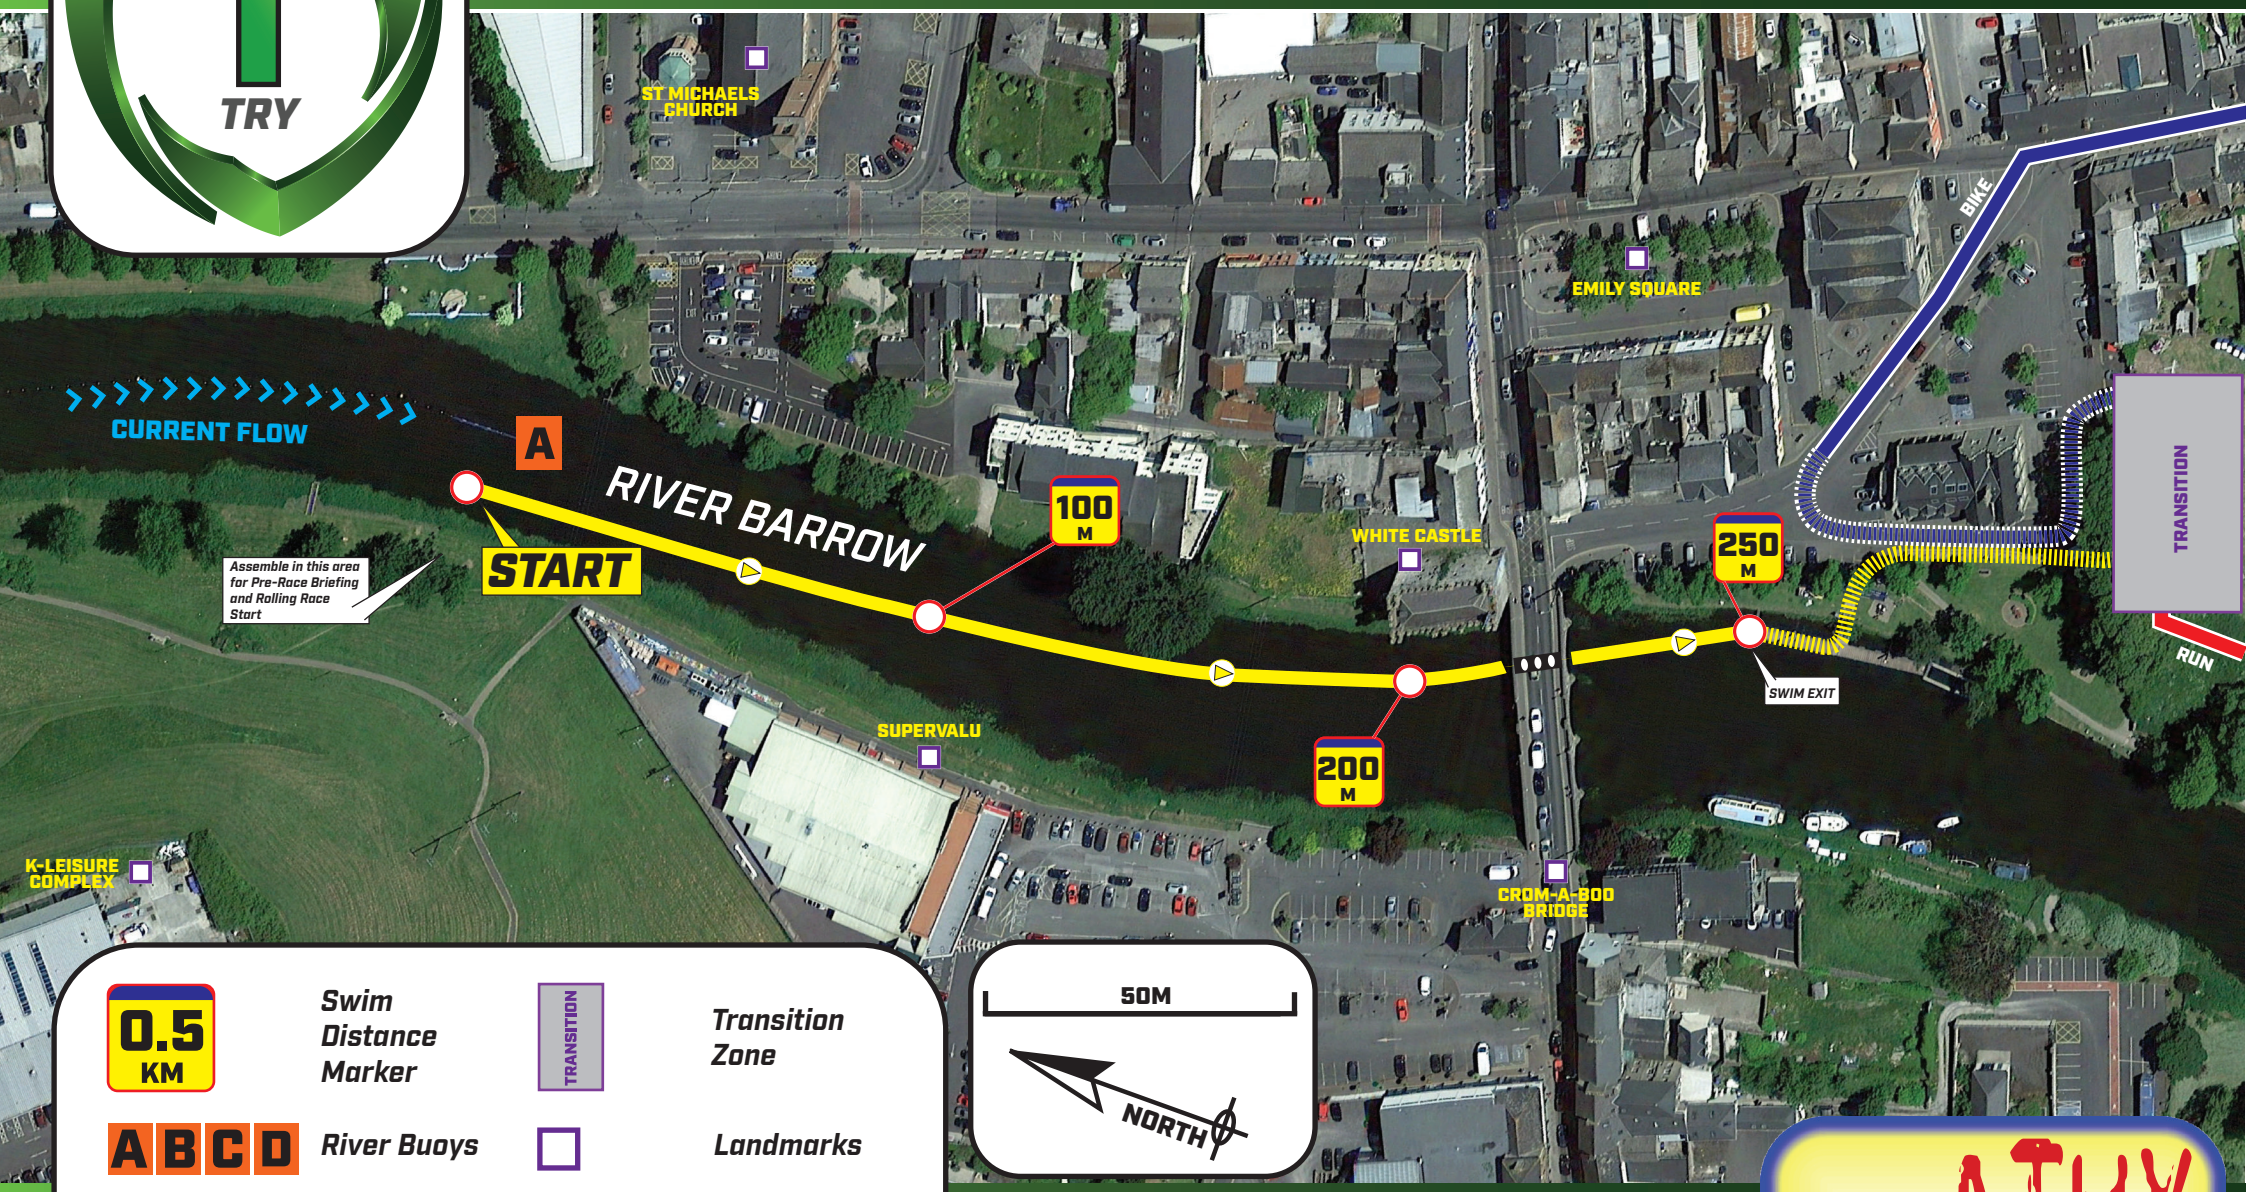

 **250m**

	Swim Distance Marker		Transition Zone
	River Buoys		Landmarks
	Swim Route		T1 IN Route
	Cycle Route		T1 OUT Route
	Run Route		T2 OUT Route

SWIM

TRIATHY
 FORTITUDINE-VINCIMUS
 30th MAY 2026