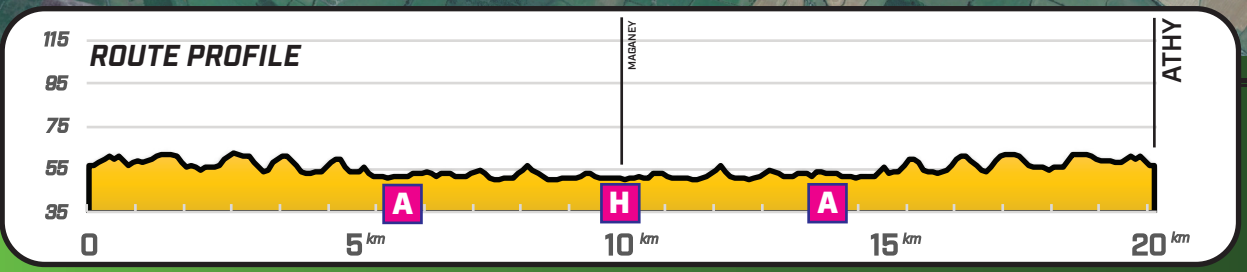

# 20km

**T1 EXIT**

- 6.5 km **A** STRAIGHT ON
- 10.0 km **H** U-Turn
- 13.5 km **A** STRAIGHT ON

**ENTER T2** 20.0 km

	<b>Cycle Distance Marker</b>		<b>Waypoints</b>
	<b>Swim Route</b>		<b>Landmarks</b>
	<b>Cycle Route</b>		<b>Transition Zone</b>
	<b>Run Route</b>		