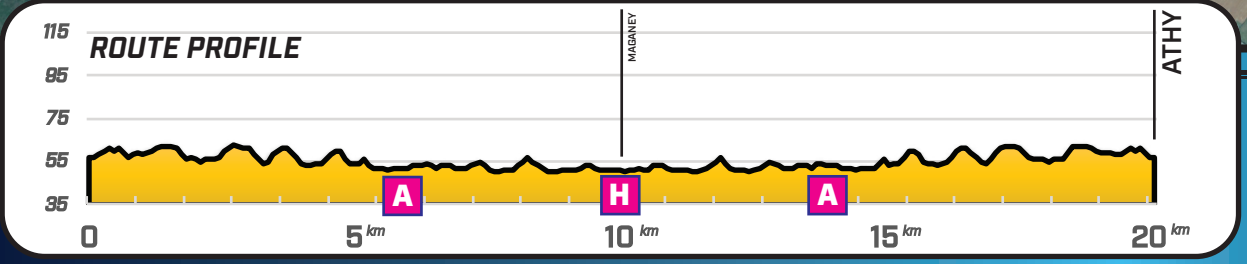

# 20km

**T1 EXIT**

- 6.5 km **A** STRAIGHT ON
- 10.0 km **H** U-Turn
- 13.5 km **A** STRAIGHT ON

**ENTER T2** 20.0 km

	<b>Cycle Distance Marker</b>		<b>Waypoints</b>
	<b>Swim Route</b>		<b>Landmarks</b>
	<b>Cycle Route</b>		<b>Transition Zone</b>
	<b>Run Route</b>		