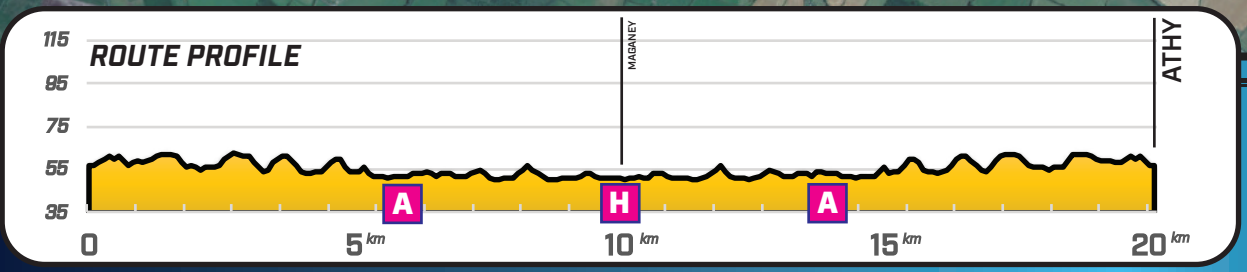

BIKE

20km

T1 EXIT

- 6.5 km **A** STRAIGHT ON
- 10.0 km **H** U-Turn
- 13.5 km **A** STRAIGHT ON

ENTER T2 20.0 km

5 KM	Cycle Distance Marker	A	Waypoints
	Swim Route		Landmarks
	Cycle Route		Transition Zone
	Run Route		

TRIATHY
FORTITUDINE-VINCIMUS
1st JUNE 2024